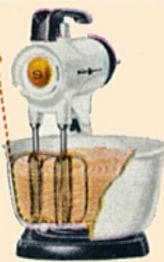

stier foods...easily prepared

Deluxe

Sunbeam

AUTOMATIC MIXMASTER MIXER

MIXES EASILY -
MORE THOROUGHLY -
AUTOMATICALLY!

all advantages

- Automatic Bowl-Speed Control
- Automatic Beater Ejector
- Available in Colors and Chrome

Powerful Sunbeam Built Motor for years of service

Exclusive combination of 12 Bowl-Fit Beaters and Speed Control assures results. Enjoy higher, fluffier cakes; creamier, smoother potatoes; smoother soups. Makes all foods more appetizing.

SUNBEAM MIXMASTER MIXER

TWO-IN-ONE COMBINATION

A powerful Stand Mixer that quickly converts to a convenient Hand Mixer. Choice of chrome or white.

EXCLUSIVE BOWL-FIT BEATERS

Fit side and bottom of mixing bowl to mix ALL batter evenly

Here's the NEW SUNBEAM MIXMASTER HAND MIXER

- Larger Full-Mix Beaters
- 6 Mix Settings
- Thumb-Tip Speed Control
- Automatic Beater Ejector
- Wide Base Heel Rest
- Stores on wall
- Powerful Sunbeam Motor
- Available in Colors and Chrome

Sunbeam
BEST ELECTRIC APPLIANCES MADE

©S.C. ©SUNBEAM, MIXMASTER, MIX-FINDER

Sunbeam Corporation, Dept. 37, Chicago 50, Illinois • Canada: Toronto 18

Announcing the NEW

Sunbeam

ELECTRIC FLOOR CONDITIONER

IT'S THE BEST WAY TO STOP THIS and...

ENJOY THIS

...AND KEEP ALL YOUR FLOORS BEAUTIFUL

SCRUBS...

Takes hard work out of cleaning your floors.

PROTECTS...

Waxes evenly for full floor protection.

BEAUTIFIES...

Polishes and buffs to a deep rich lustre.

CLEAR...

Results in a clean, shiny floor.

Works under cabinets

Covers full 12" path